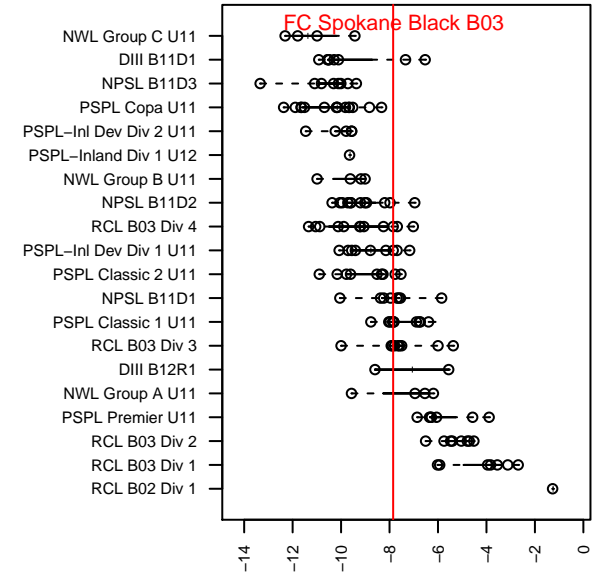

FC Spokane Black B03

FC Spokane
 Spokane, WA
 B03 total strength=328
 attack=0.26 defense=0.15
 fall league = PSPL-Inl Dev Div 1 U11
 spr league = Spr PSPL-Inland Div 1 U11
 notes= Kennedy 2014

alt names used:
 FC Spokane B03 Black-Kennedy
 FC Spokane B03 Black-Kennedy

Venues played:
 2014 PSPL-Inland Dev Div 1 U11
 2014 Spr PSPL-Inland Div 1 U11

**attack and defense variance (black dot)
relative to other teams
and top 10 in region**

**attack and defense rating
relative to others at age
and all opponents in last 13 months**